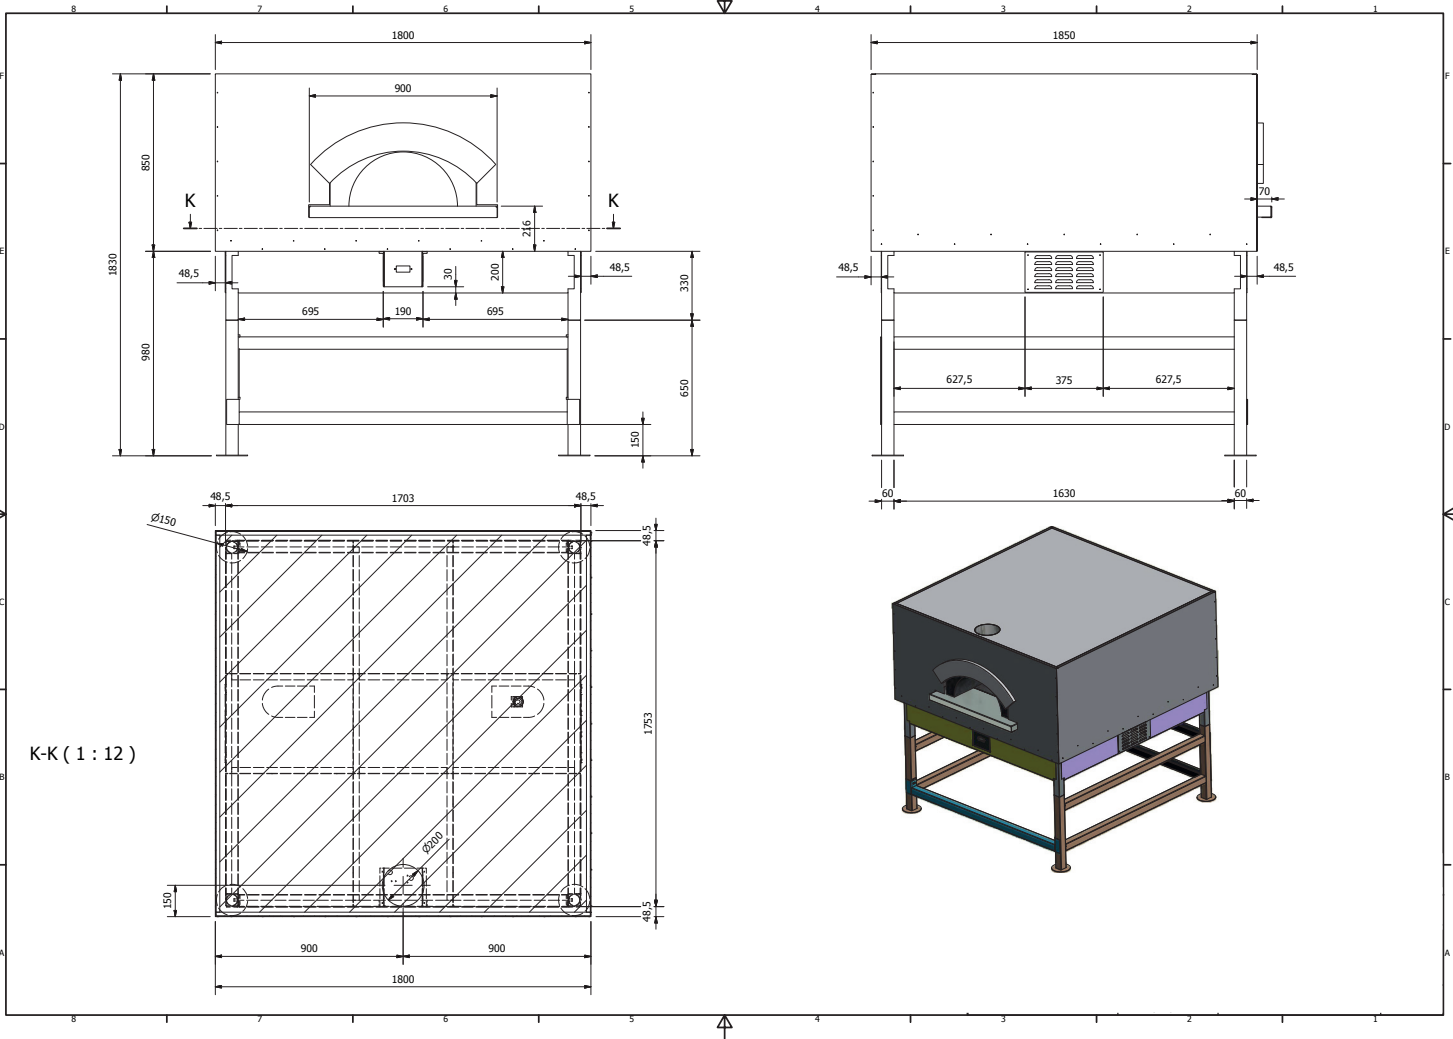

elegant and efficient

Maximum space rationality: four perpendicular walls allow the structure to fit perfectly in the layout of your restaurant. External design is customizable thanks to a wide choice of coverings. Solutions with high visual impact make this model an ideal piece of furniture for your restaurant. Round cooking chamber guarantees the most favourable heat diffusion and circulation.

Apertura bocca standard
Standard door opening

larghezza width 52 cm
altezza height 26 cm

Apertura bocca con baffi
Enlarged door opening

larghezza width 65 cm
altezza height 26 cm

ALLACCIO CANNA FUMARIA CHIMNEY CONNECTION

Femmina diametro interno
Female internal diameter

200mm

PESO WEIGHT

2500

I prodotti sono realizzati artigianalmente
 Le misure possono subire variazioni
 Products are handmade - Measures
 may change

ceky
 FORNI DAL 1935

IMBALLO PACKING

Bancale HT ISPM15 scatolato in cartone con coperchio ISPM15
 HT ISPM15 pallet with cardboard box and ISPM15 cover

2000 x 2000mm
H 1600mm

DECORAZIONI DISPONIBILI AVAILABLE DECORATIONS

Mattoni - mattonelle - palladiane - mosaici
 Bricks - tiles - marble - mosaic