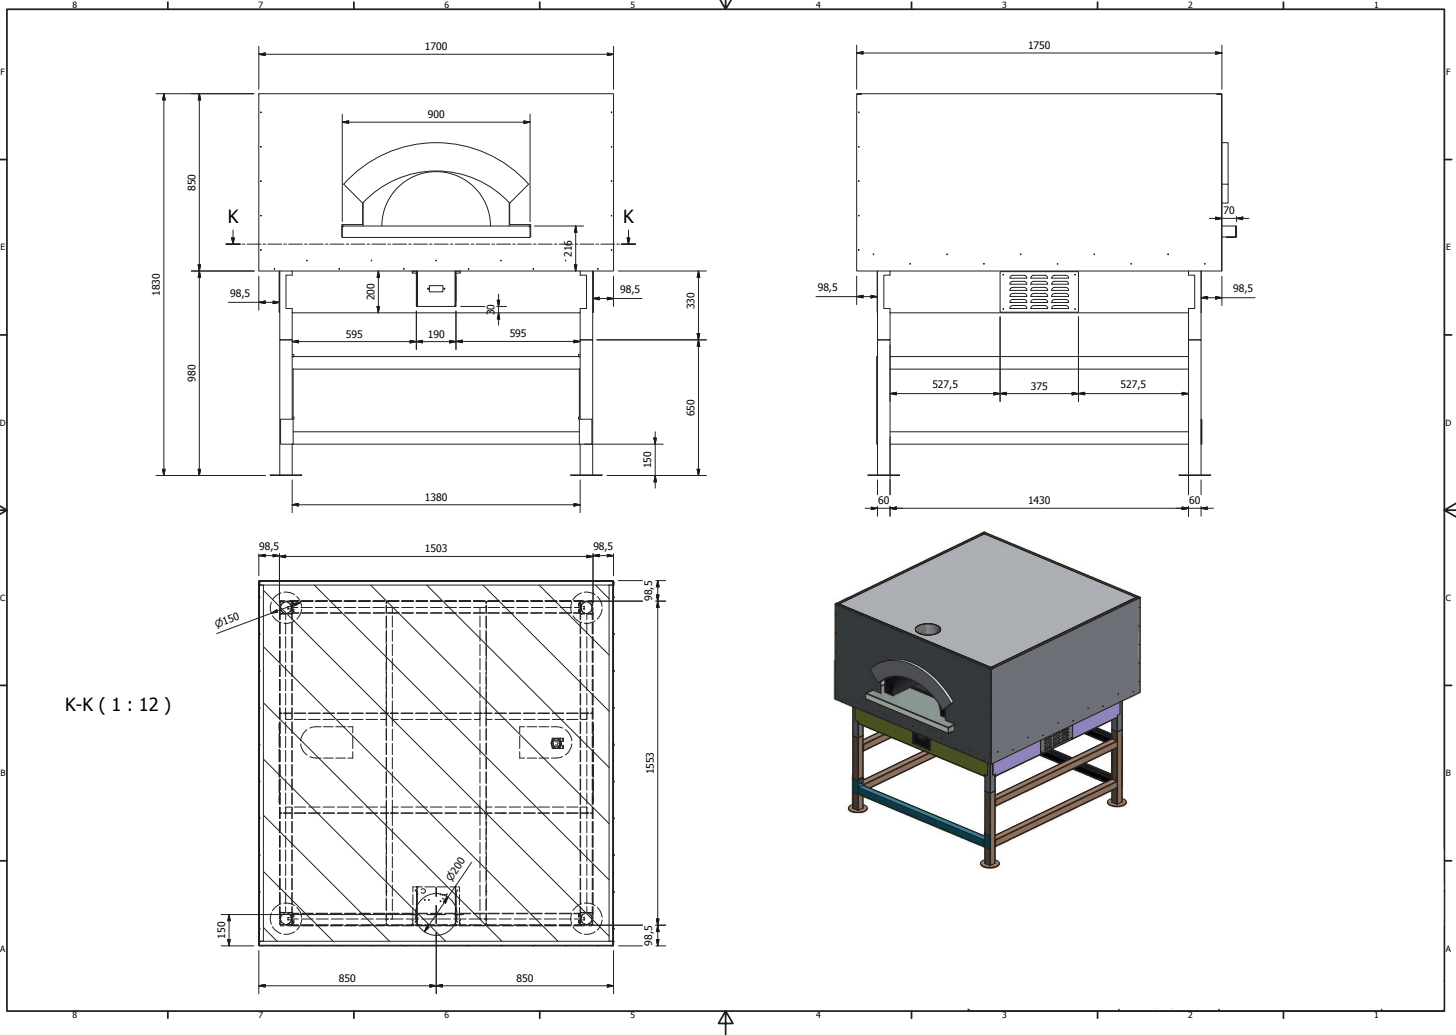

### IMBALLO PACKING

Bancale HT ISPM15 scatolato in cartone con coperchio ISPM15  
 HT ISPM15 pallet with cardboard box and ISPM15 cover

**1800 x 1800mm**  
**H 1600mm**