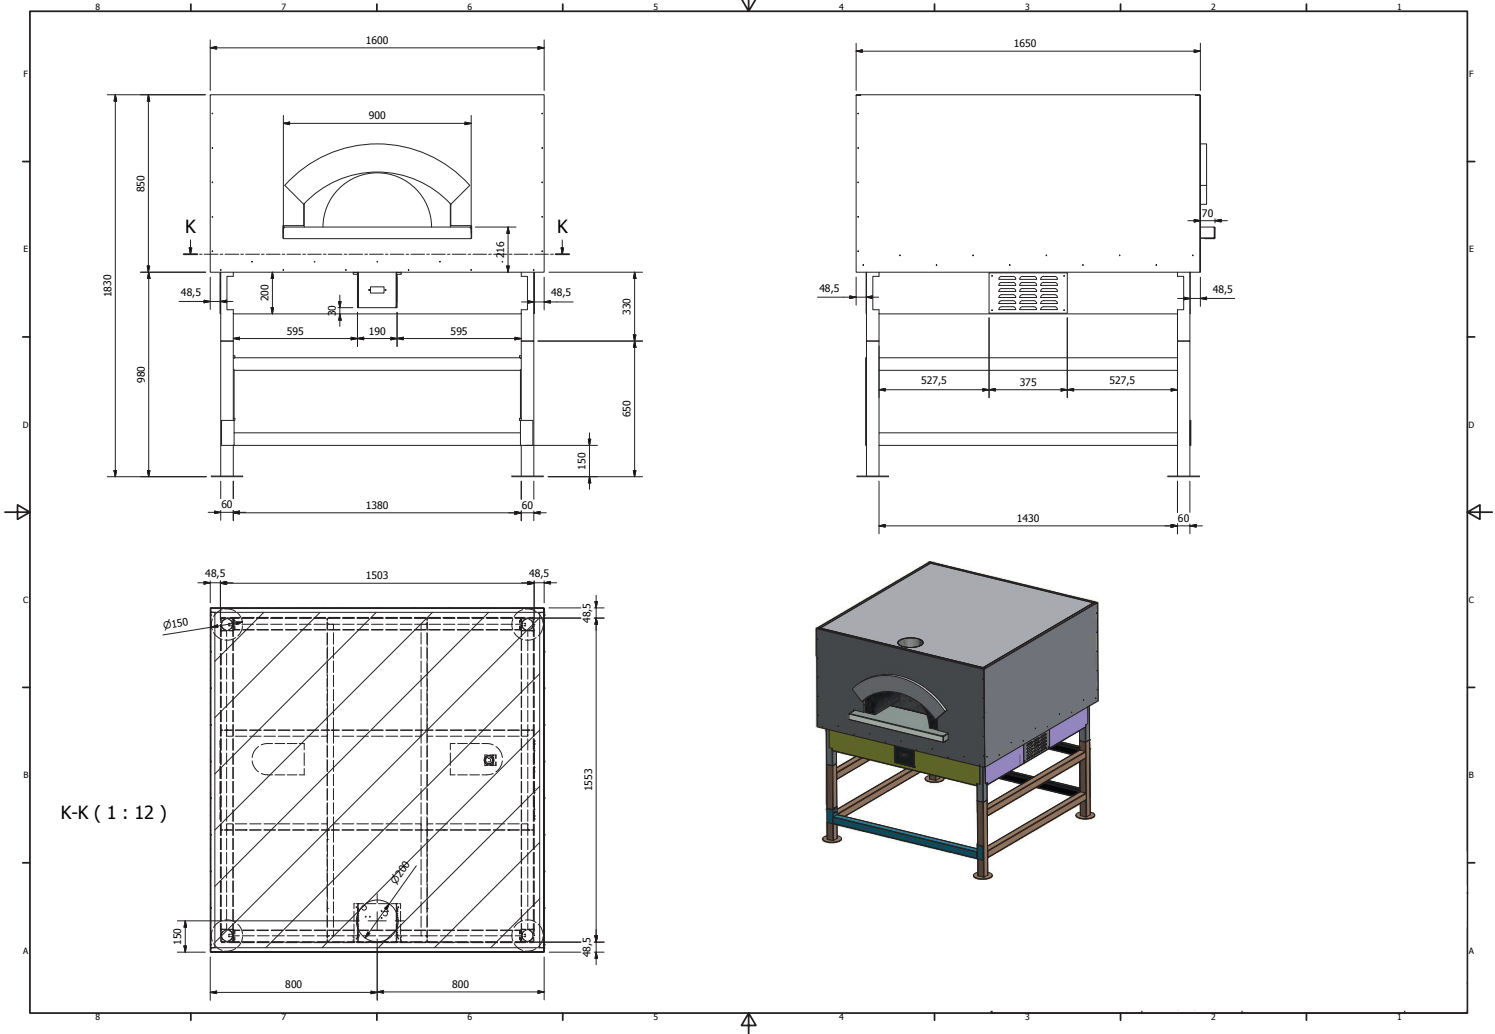

elegant and efficient

Maximum space rationality: four perpendicular walls allow the structure to fit perfectly in the layout of your restaurant. External design is customizable thanks to a wide choice of coverings. Solutions with high visual impact make this model an ideal piece of furniture for your restaurant. Round cooking chamber guarantees the most favourable heat diffusion and circulation.

Apertura bocca standard
Standard door opening

larghezza width 52 cm
altezza height 26 cm

Apertura bocca con baffi
Enlarged door opening

larghezza width 65 cm
altezza height 26 cm

ALLACCIO CANNA FUMARIA CHIMNEY CONNECTION

Femmina diametro interno
Female internal diameter

200mm

PESO WEIGHT

2300

I prodotti sono realizzati artigianalmente
 Le misure possono subire variazioni
 Products are handmade - Measures
 may change

ceky
 FORNI DAL 1935

**IMBALLO
 PACKING**

Bancale HT ISPM15 scatolato in cartone con coperchio ISPM15
 HT ISPM15 pallet with cardboard box and ISPM15 cover

1800 x 1800mm
H 1600mm

**DECORAZIONI DISPONIBILI
 AVAILABLE DECORATIONS**