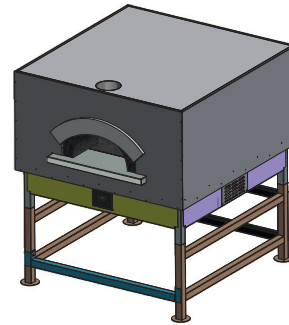

elegant and efficient

Maximum space rationality: four perpendicular walls allow the structure to fit perfectly in the layout of your restaurant. External design is customizable thanks to a wide choice of coverings. Solutions with high visual impact make this model an ideal piece of furniture for your restaurant. Round cooking chamber guarantees the most favourable heat diffusion and circulation.

Apertura bocca standard
Standard door opening

larghezza width 52 cm
altezza height 26 cm

Apertura bocca con baffi
Enlarged door opening

larghezza width 65 cm
altezza height 26 cm

ALLACCIO CANNA FUMARIA CHIMNEY CONNECTION

Femmina diametro interno
Female internal diameter

200mm

PESO WEIGHT

2300

I prodotti sono realizzati artigianalmente
 Le misure possono subire variazioni
 Products are handmade - Measures
 may change

ceky
 FORNI DAL 1935

**IMBALLO
 PACKING**

Bancale HT ISPM15 scatolato in cartone con coperchio ISPM15
 HT ISPM15 pallet with cardboard box and ISPM15 cover

1800 x 1800mm
H 1600mm

**DECORAZIONI DISPONIBILI
 AVAILABLE DECORATIONS**